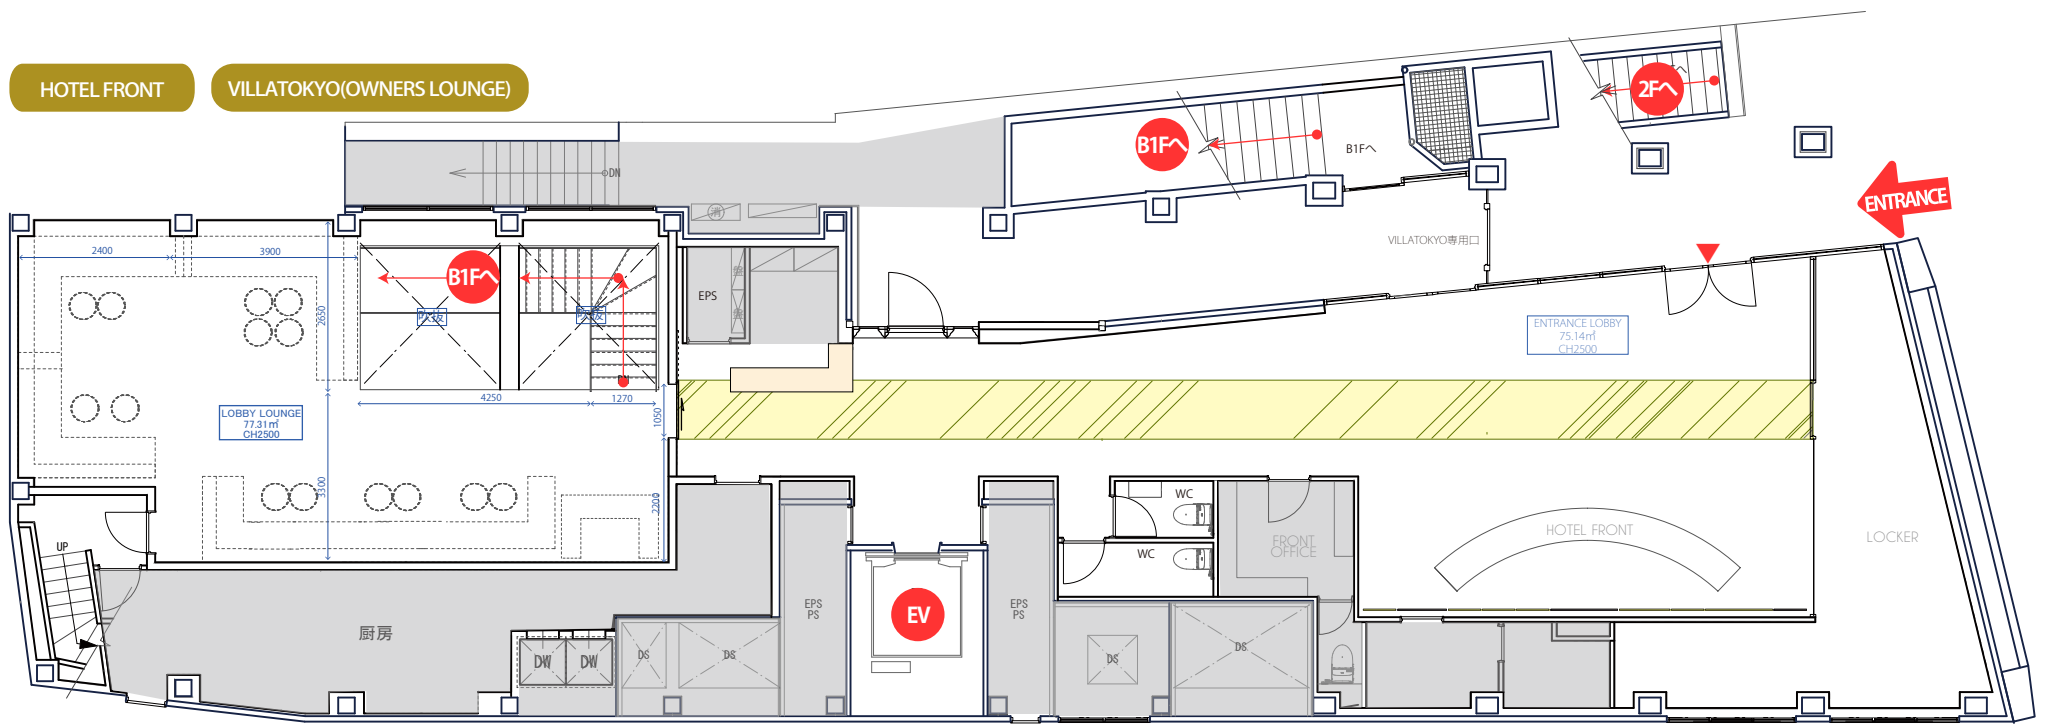

TOWER OF VABEL

4F

HOTEL AREA PENTHOUSE + TERRACE

3F

HOTEL AREA SUITE ROOM SINGLE ROOM

2F

VABEL LOUNGE PRIVATE ROOM

1F

HOTEL FRONT VILLATOKYO(OWNERS LOUNGE)

B1F

VILLA