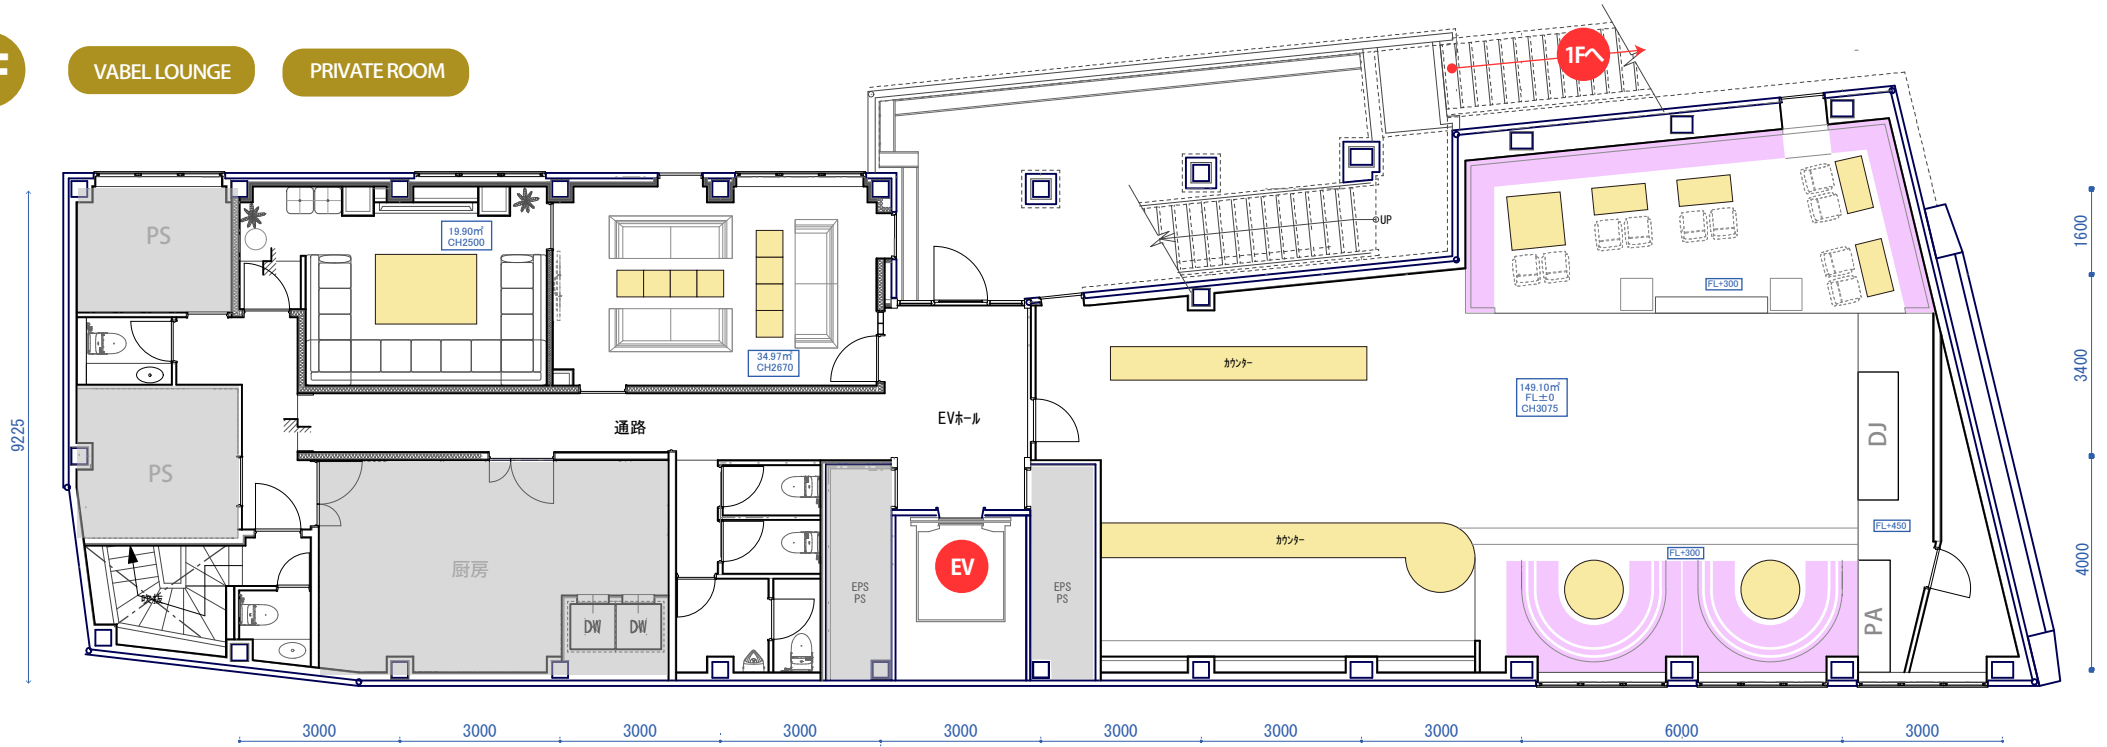

TOWER OF VABEL

4F

HOTEL AREA PENTHOUSE + TERRACE

3F

HOTEL AREA SUITE ROOM SINGLE ROOM

2F

VABEL LOUNGE PRIVATE ROOM

1F

HOTEL FRONT VILLATOKYO(OWNERS LOUNGE)

B1F

VILLA