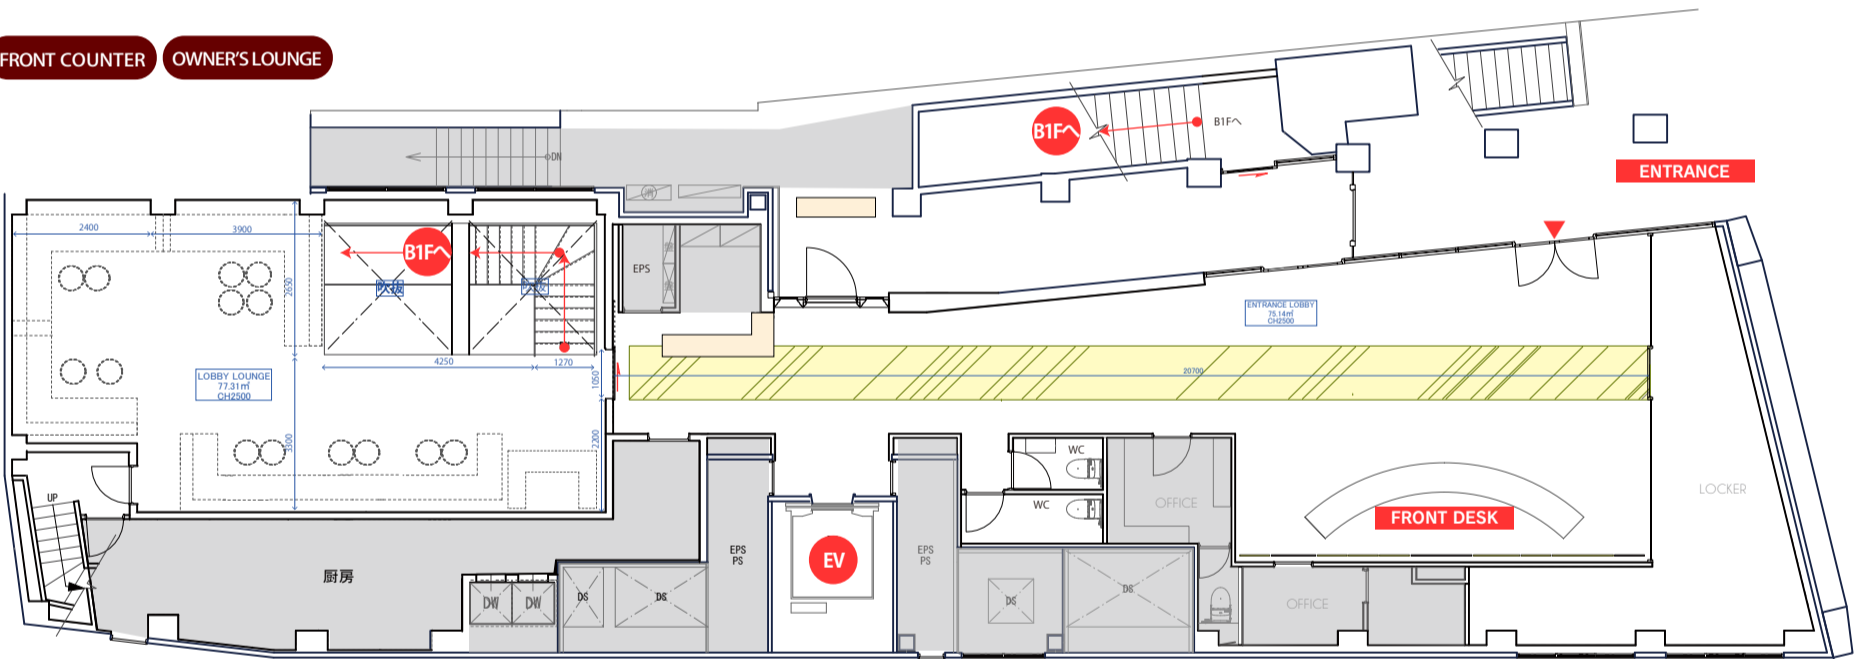

TOWER OF VABEL

3F 4F HOTEL AREA (MEMBER'S ONLY)

2F VILLA TOKYO PRIVATE ROOM

1F FRONT COUNTER OWNER'S LOUNGE

B1F V2 TOKYO