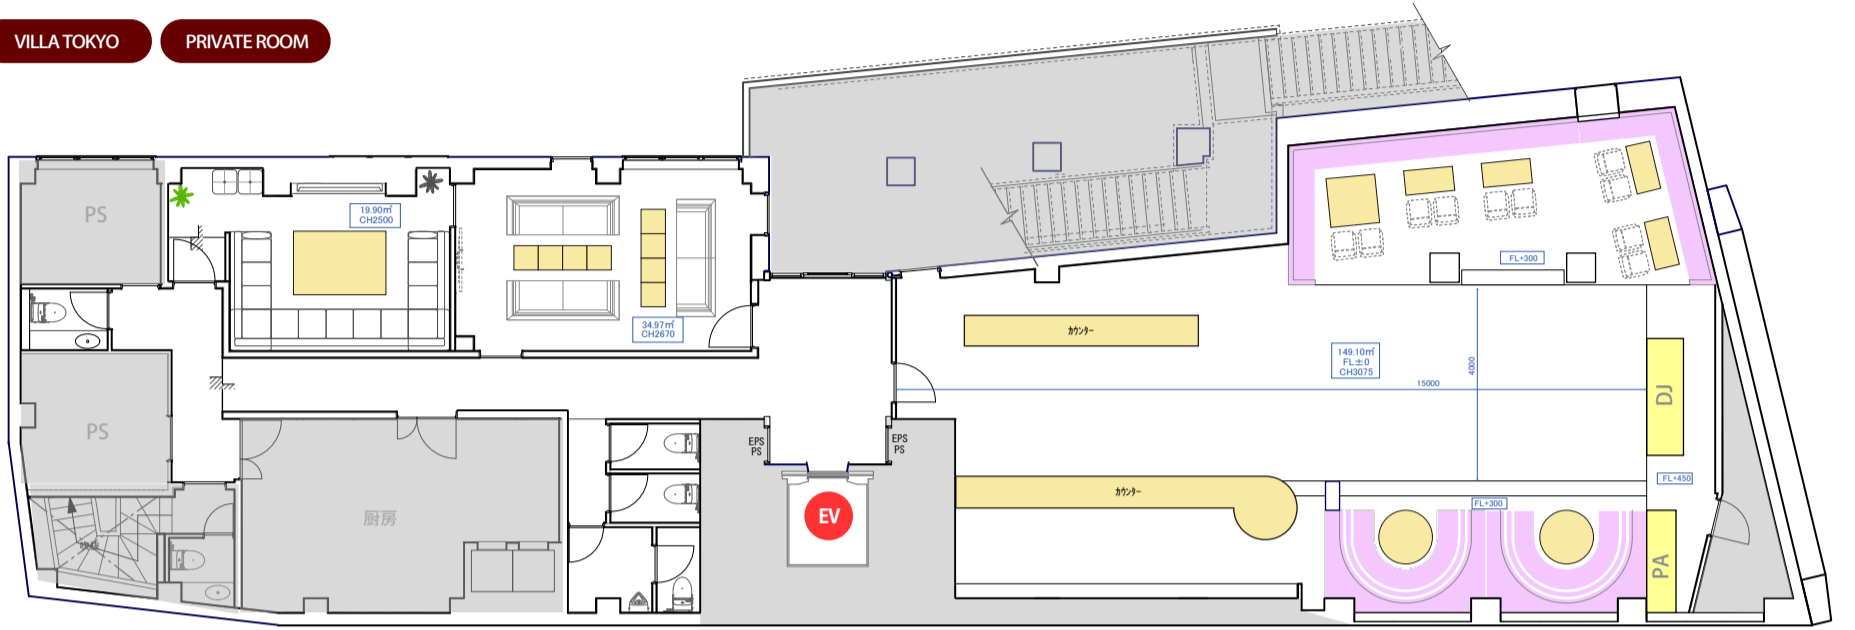

TOWER OF VABEL

3F 4F HOTEL AREA (MEMBER'S ONLY)

2F VILLA TOKYO PRIVATE ROOM

1F FRONT COUNTER OWNER'S LOUNGE

B1F V2 TOKYO